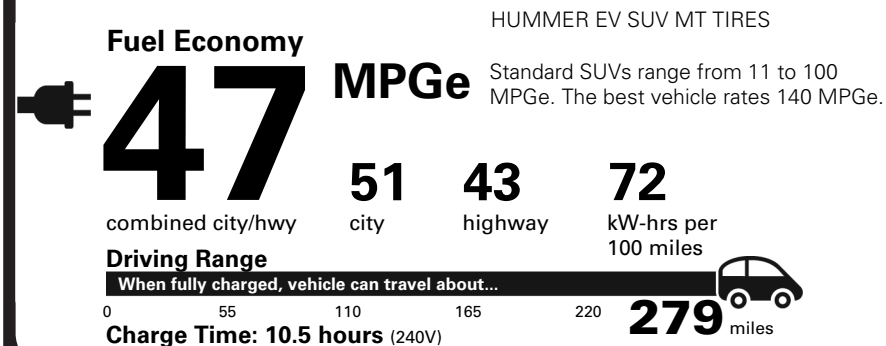

TOTAL OPTIONS	\$12,115.00
TOTAL VEHICLE & OPTIONS	\$108,665.00
DESTINATION CHARGE	2,295.00

TOTAL VEHICLE PRICE* \$110,960.00

EPA DOT Fuel Economy and Environment

Electric Vehicle

You save **\$1,750** in fuel costs over 5 years compared to the average new vehicle.