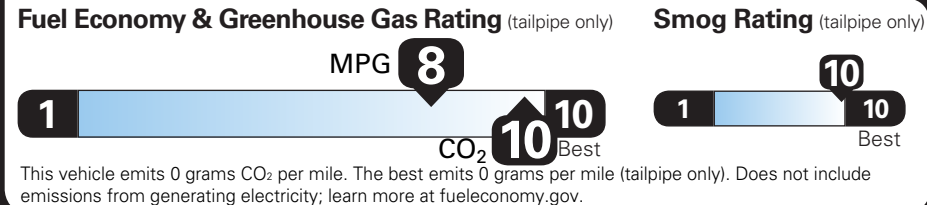

Actual results will vary for many reasons, including driving conditions and how you drive and maintain your vehicle. The average new vehicle gets 28 MPG and costs $9,750 to fuel over 5 years. Cost estimates are based on 15,000 miles per year at $0.15 per kW-hr. MPGe is miles per gasoline gallon equivalent. Vehicle emissions are a significant cause of climate change and smog.

fuel economy.gov
Calculate personalized estimates and compare vehicles

GOVERNMENT 5-STAR SAFETY RATINGS

This vehicle has not been rated by the government for overall vehicle score, frontal crash, side crash or rollover risk.

Source: National Highway Traffic Safety Administration (NHTSA)
www.safercar.gov or 1-888-327-4236

Equipped with the safety and security of OnStar.
Visit onstar.com for details.
onstar.com/privacy

WARNING
Cancer and Reproductive Harm
www.P65Warnings.ca.gov/
passenger-vehicle
SEE OWNER'S MANUAL

ORDER NO DJCXDT SALES CODE E
SALES MODEL CODE TT35526
DEALER NO 48212
FINAL ASSEMBLY:
DETROIT, MI U.S.A.

VIN 1GKBONDE2RU107945 REISSUE
DEALER TO WHOM DELIVERED
CAPITOL GMC
909 CAPITOL EXPRESSWAY AUTO MALL
SAN JOSE, CA 95136-1103

This label has been applied pursuant to Federal law - Do not remove prior to delivery to the ultimate purchaser. *Includes Manufacturer's Recommended Pre-Delivery Service. Does not include dealer installed options and accessories not listed above, local taxes or license fees.

© 2009 General Motors LLC
GMLBL_PROD_0043 - 10/23/2023