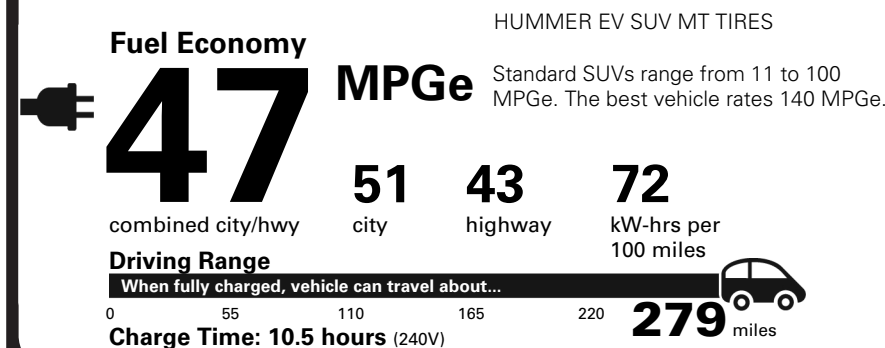

SAFETY & SECURITY

- ENHANCED AUTOMATIC PARKING ASSIST
- SAFETY ALERT SEAT

- TIRE PRESSURE MONITOR SYSTEM AUTO LEARN
- FORWARD COLLISION ALERT
- REAR CROSS TRAFFIC ALERT
- LANE CHANGE ALERT WITH SIDE BLIND ZONE ALERT

MANUFACTURER'S SUGGESTED RETAIL PRICE

STANDARD VEHICLE PRICE $96,550.00

OPTIONS & PRICING

OPTIONS INSTALLED BY THE MANUFACTURER (MAY REPLACE STANDARD EQUIPMENT SHOWN)

- EXTREME OFF-ROAD PACKAGE 9,995.00
- REAR RECOVERY HOOK (DEALER INSTALLED)
- 18" BLACK ALUMINUM WHEELS WITH MACHINED ACCENTS
- ROCKER PROTECTORS W/ ASSIST STEPS (DEALER INSTALLED)
- FULL UNDERBODY SKID PLATES
- FRONT & REAR

- UNDERBODY CAMERAS W/ WASH
- MUD TERRAIN TIRES
- FRONT DIFFERENTIAL, DRIVER-SELECTABLE ELECTRONICALLY LOCKING
- REAR DIFFERENTIAL, DRIVER-SELECTABLE ELECTRONICALLY LOCKING
- ILLUMINATION PACKAGE: 1,995.00 (DEALER INSTALLED)
- TOUCH-SCREEN CONTROL SWITCHES
- INTERIOR AMBIENT FOOTWELL LIGHTING
- FRONT OFF-ROAD AUXILIARY LIGHTS
- MIRROR PROJECTION LIGHTS W/ HUMMER EV LOGO
- INFINITY ROOF WITH TRANSPARENT SKY PANELS 1,495.00
- METEORITE METALLIC 625.00
- DUAL LEVEL CHARGE CORD 350.00
- FRONT & REAR SPLASH GUARDS 250.00 (DEALER INSTALLED)

TOTAL OPTIONS	$14,710.00
TOTAL VEHICLE & OPTIONS	$111,260.00
DESTINATION CHARGE	2,295.00

TOTAL VEHICLE PRICE* $113,555.00

EPA DOT Fuel Economy and Environment

Electric Vehicle

You save **$1,750** in fuel costs over 5 years compared to the average new vehicle.

Annual fuel cost **$1,600**