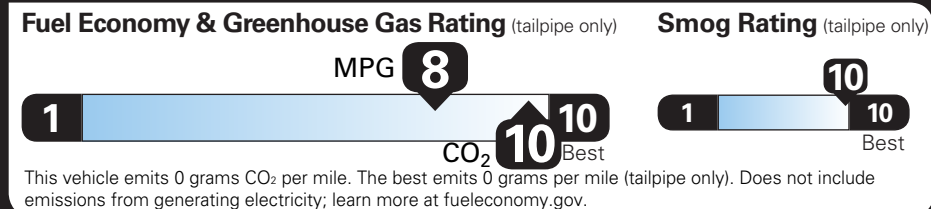

Actual results will vary for many reasons, including driving conditions and how you drive and maintain your vehicle. The average new vehicle gets 28 MPG and costs $9,750 to fuel over 5 years. Cost estimates are based on 15,000 miles per year at $0.15 per kW-hr. MPGe is miles per gasoline gallon equivalent. Vehicle emissions are a significant cause of climate change and smog.

fuel economy.gov
Calculate personalized estimates and compare vehicles

GOVERNMENT 5-STAR SAFETY RATINGS

This vehicle has not been rated by the government for overall vehicle score, frontal crash, side crash or rollover risk.

Source: National Highway Traffic Safety Administration (NHTSA)
www.safercar.gov or 1-888-327-4236

Equipped with the safety and security of OnStar®

Visit onstar.com for details.

onstar.com/privacy

This label has been applied pursuant to Federal law - Do not remove prior to delivery to the ultimate purchaser. *Includes Manufacturer's Recommended Pre-Delivery Service. Does not include dealer installed options and accessories not listed above, local taxes or license fees.

© 2009 General Motors LLC
GMLBL_PROD_0043 - 10/23/2023

ORDER NO DKXX4F SALES CODE E
SALES MODEL CODE TT35526
DEALER NO 17151
FINAL ASSEMBLY:
DETROIT, MI U.S.A.

VIN 1GKBONDEXRU114528 REISSUE

DEALER TO WHOM DELIVERED
WILLIAMSON BUICK GMC
7815 SW 104 ST
MIAMI, FL 33156-2630